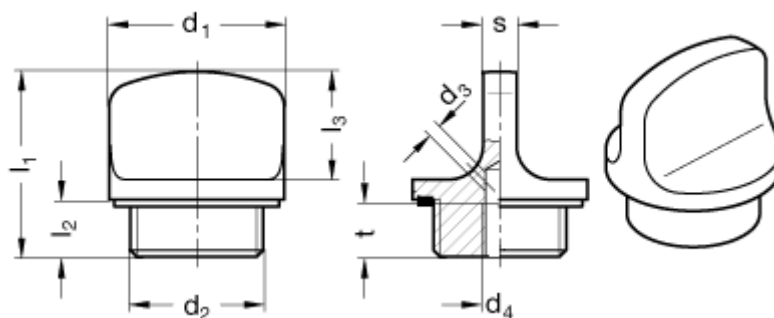

Article number: 201133515

Description: E+G Threaded plug with vent, temperatur up to 200C
GN 442-26-M20x1,5-2-BL

Measures

d1 = 26

d2 = M 20 x 1,5

d3 = 2

d4 = M 5

l1 = 27,5